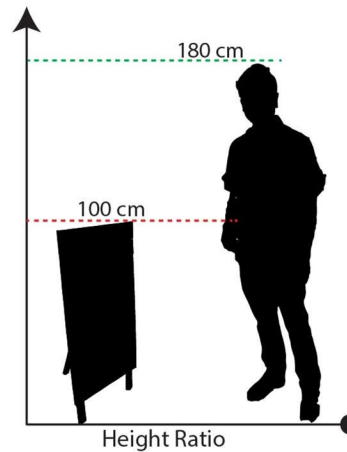

Chef Design Single Sided Blackboard

BB-GS-57123

RRP:

Features:

Matt surface wooden blackboard.
Suitable for chalk and liquid chalk marker (best used with POPART/POPMAK Fluorescent Chalk Marker).
Easy to wipe off with wet cloth.

Pack Size:

1 unit / carton

Multi-Chip Single Sided Blackboard

BB-GS-50100

RRP:

Features:

Matt surface wooden blackboard.
Suitable for chalk and liquid chalk marker (best used with POPART/POPMAK Fluorescent Chalk Marker).
Easy to wipe off with wet cloth.

Pack Size:

1 unit / carton