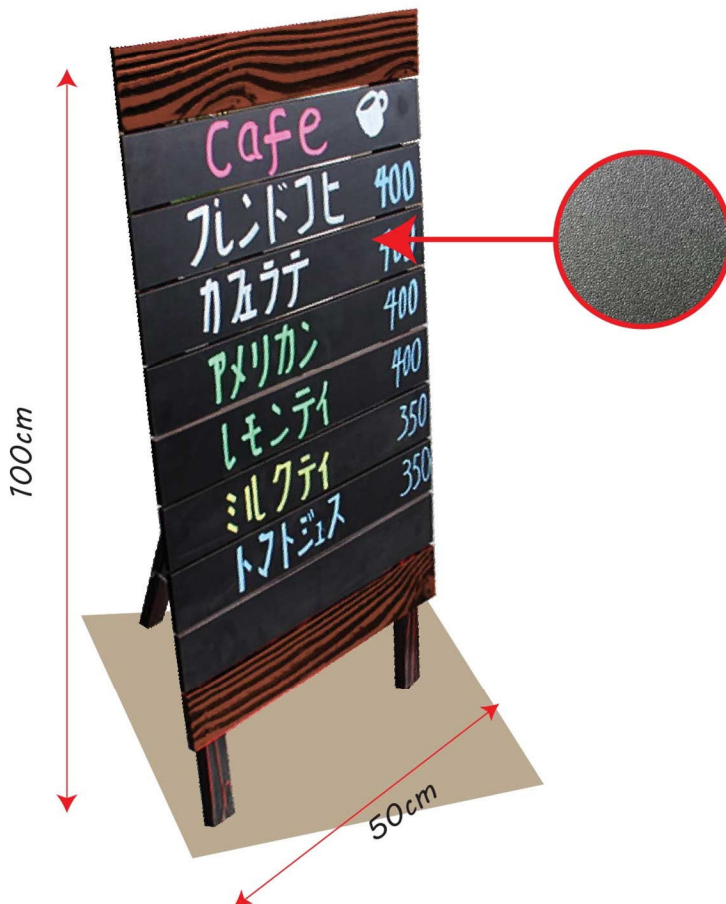

Chef Design Single Sided Blackboard

BB-GS-57123

RRP:

Features:

Matt surface wooden blackboard.
Suitable for chalk and liquid chalk marker (best used with POPART/POPMAK Fluorescent Chalk Marker).
Easy to wipe off with wet cloth.

Pack Size:

1 unit / carton

Multi-Chip Single Sided Blackboard

BB-GS-50100

RRP:

Features:

Matt surface wooden blackboard.
Suitable for chalk and liquid chalk marker (best used with POPART/POPMAK Fluorescent Chalk Marker).
Easy to wipe off with wet cloth.

Pack Size:

1 unit / carton