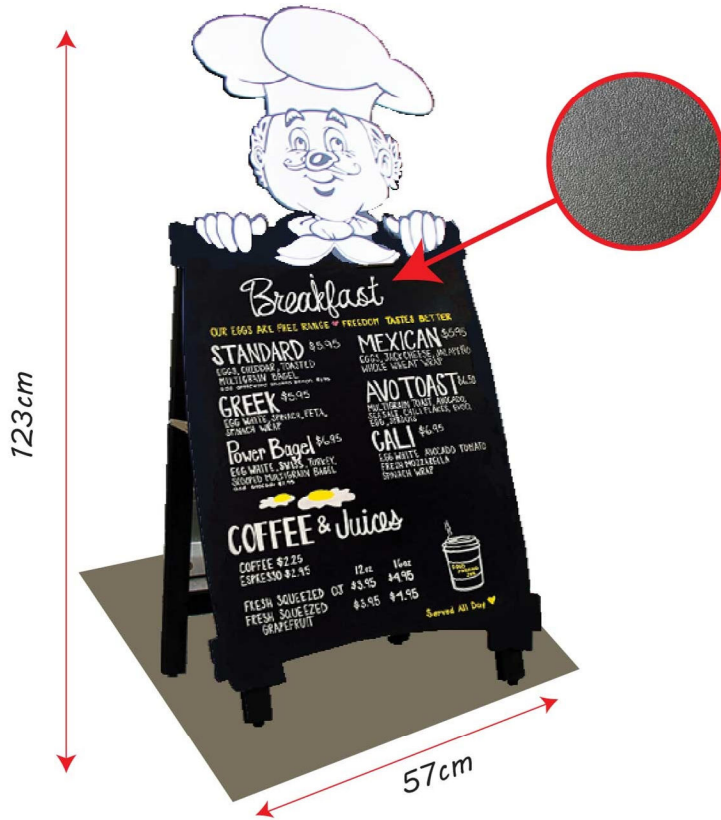

Chef Design Single Sided Blackboard

BB-GS-57123

RRP:

Features:

Matt surface wooden blackboard.
Suitable for chalk and liquid chalk marker (best used with POPART/POPMAK Fluorescent Chalk Marker).
Easy to wipe off with wet cloth.

Pack Size:

1 unit / carton

Multi-Chip Single Sided Blackboard

BB-GS-50100

RRP:

Features:

Matt surface wooden blackboard.
Suitable for chalk and liquid chalk marker (best used with POPART/POPMAK Fluorescent Chalk Marker).
Easy to wipe off with wet cloth.

Pack Size:

1 unit / carton