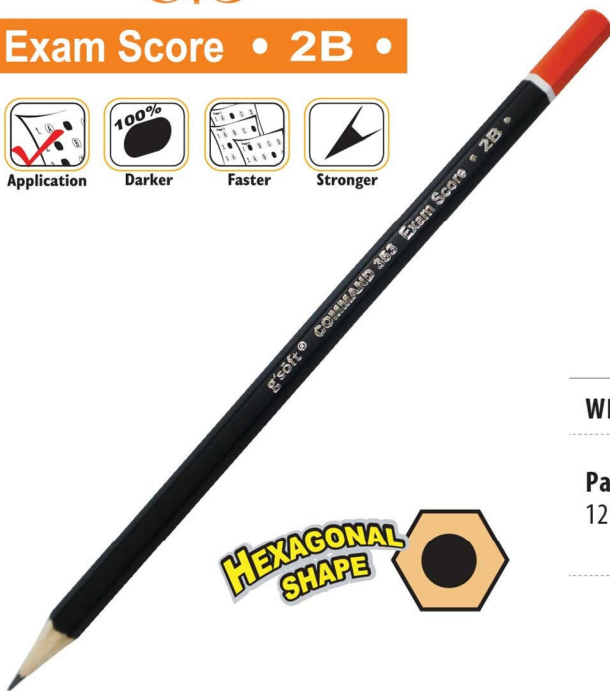

◀ 2B Pencil EXAM Score 350
CONQUEST

Exam Score • 2B •

WP-GS-350 (DOZEN BOX)

Pack Size:
12 pcs/box

WP-GS-350 (MEDIUM BOX)

Pack Size:
144 pcs/medium box
2,880 pcs/carton

◀ 2B Pencil EXAM Score 353
COMMAND

Exam Score • 2B •

WP-GS-353 (DOZEN BOX)

Pack Size:
12 pcs/box

WP-GS-353 (MEDIUM BOX)

Pack Size:
144 pcs/medium box
2,880 pcs/carton