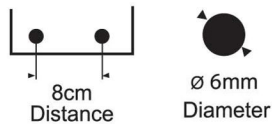

PAPER PUNCH

ペーパーパンチ

P-GS-988

Features:

Good quality paper punch.
Perforating capacity of 12 sheets of papers.
Body colors: ●●●●

X12 70gsm paper

P-GS-988 (BOX)

RRP:

Pack Size:
1 pc / box

P-GS-988 (MEDIUM BOX)

RRP:

Pack Size:
12 pcs / medium box,
72 pcs / carton

STAPLES NO.10 -1M

S-GS-NO.10 (1,000 PCS/BOX)

RRP:

Features: