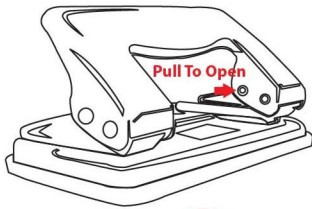

PAPER PUNCH

ペーパーパンチ

P-GS-988

Features:

Good quality paper punch.
Perforating capacity of 12 sheets of papers.
Body colors: ●●●●

X12 70gsm paper

P-GS-988 (BOX)

RRP:

Hardened material for better penetration performance.
Precision engineered chisel point pierces paper cleanly without jamming.
Quality staples provide dependable, easy stapling performance.

S-GS-NO.10 (MEDIUM BOX)