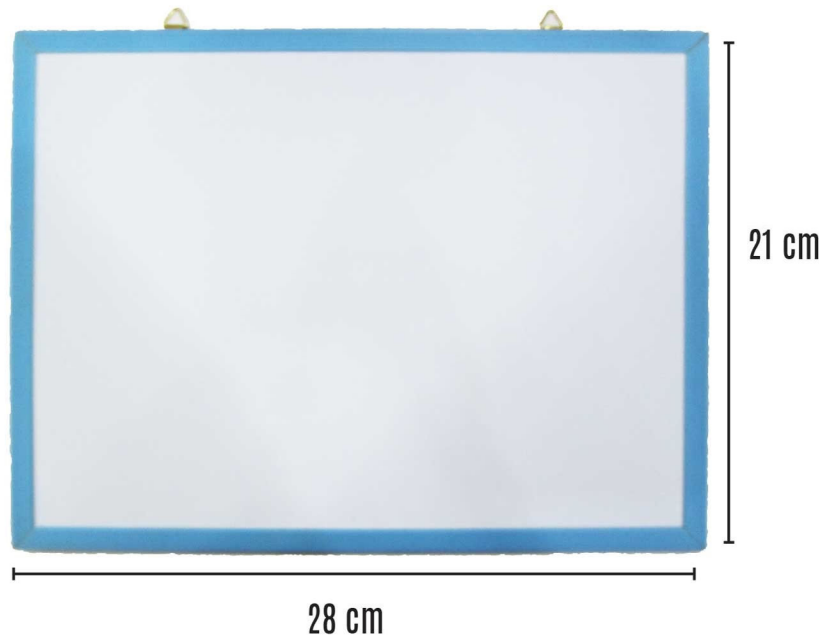

# MAGNETIC WHITEBOARD SET

## One Set Consists of:

- 1 Pc Whiteboard
- 1 Pc G'SOFT 500M Whiteboard Marker
- 2 Pcs Whiteboard Magnets
- 2 Pcs Triangle D-ring Hooks

8-Color Frames

GS-WB2128

RRP:

### Features:

Hanging lightweight magnetic plastic frame whiteboard.  
Suitable for school, office and home.  
Dimension: 21cm x 28cm

### Pack Size:

12 sets / bag