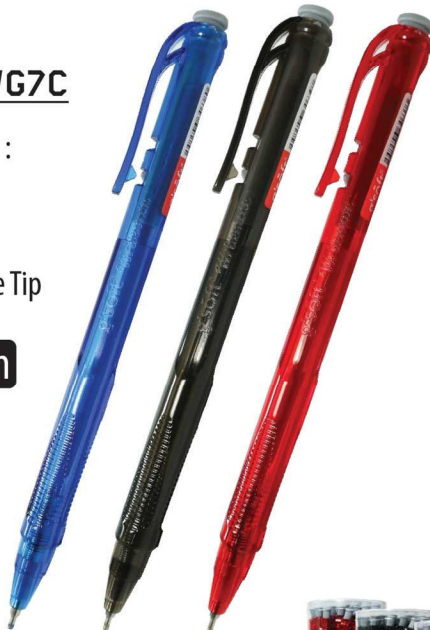

- 60 PCS
- 40 PCS
- 20 PCS

Writemate Retractable Semi Gel Ball Pen

BP-GS-WG5C

- 1 piece blue 9 557 546 646 359
- 1 piece black 9 557 546 646 366
- 1 piece red 9 557 546 646 373

4-PC OPP BAG

- BP-WG5C-4M (blue/black/red) 9 557 546 650 370
- BP-WG5C-4BL (blue) 9 557 546 650 387
- BP-WG5C-4BK (black) 9 557 546 650 394

4-PC BLISTER PACK

- BC-WG5C-4M (blue/black/red) 9 557 546 651 216
- BC-WG5C-4BL (blue) 9 557 546 651 223
- BP-WG5C-4BK (black) 9 557 546 651 230

BP-GS-WG7C

Ink Colors :

0.7 mm

BP-WG7C-4

OPP Bag
24 pkts/bag
720 pkts/ctn

Drum
25 pcs/drum
2,500 pcs/ctn

Drum
50 pcs/drum
3,000 pcs/ctn

Display Set
120 pcs/set
1,440 pcs/ctn

- 60 PCS
- 40 PCS
- 20 PCS

Writemate Retractable Semi Gel Ball Pen

BP-GS-WG7C

- 1 piece blue 9 557 546 646 380
- 1 piece black 9 557 546 646 397
- 1 piece red 9 557 546 646 403